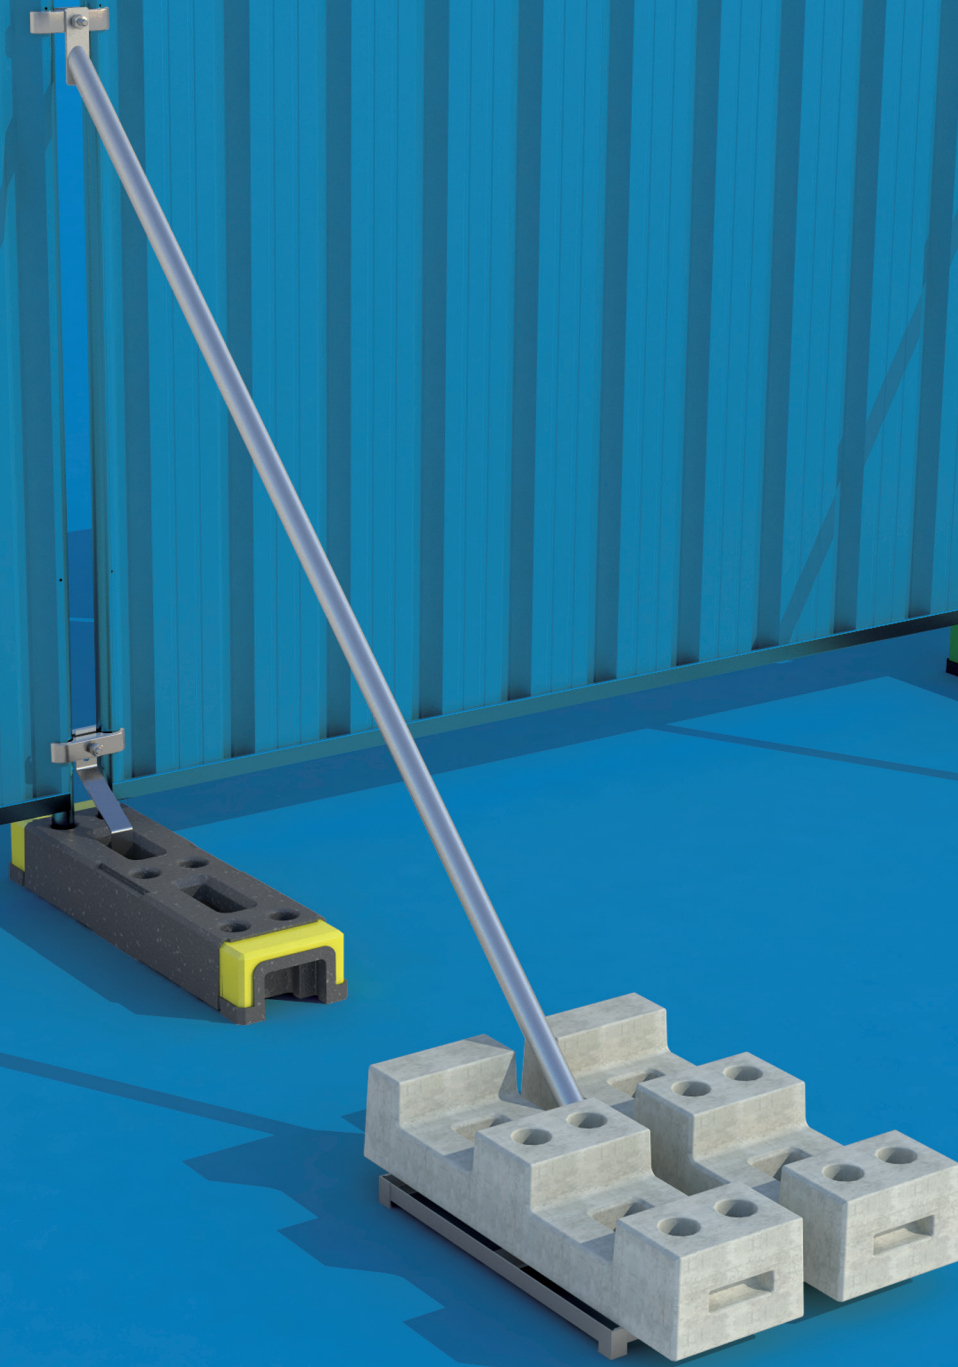

RIDGEWAY

Hoarding Stabiliser with Rear Block Tray and front High-Vis Block

UK:-
103 Airport Road West
Belfast
BT3 9ED
Tel: +44 (0) 28 9045 4599

Ireland:-
Units 1&2 Greene Park
Ratoath Road
Ashbourne
Co. Meath
A84 XD98
Tel: +353 (01) 802 7173

Email: info@ridgeway-online.com

web: www.ridgeway-online.com