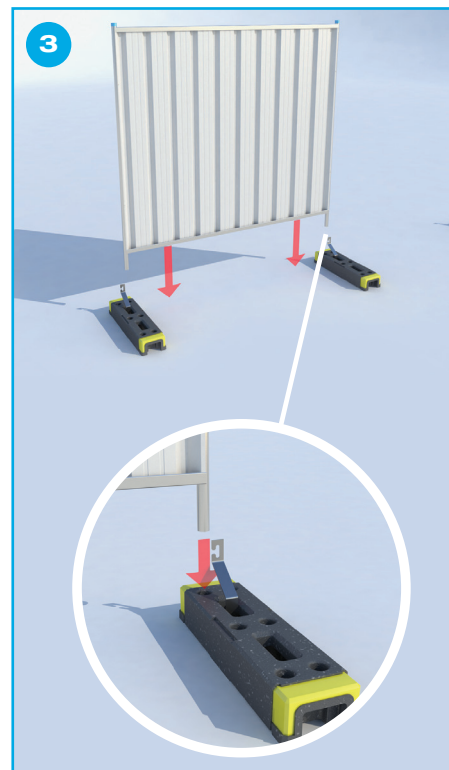

RIDGEWAY

UK:-
103 Airport Road West
Belfast
BT3 9ED
Tel: +44 (0) 28 9045 4599

Ireland:-
Units 1&2 Greene Park
Ratoath Road
Ashbourne
Co. Meath
A84 XD98
Tel: +353 (01) 802 7173

Email: info@ridgeway-online.com

web: www.ridgeway-online.com