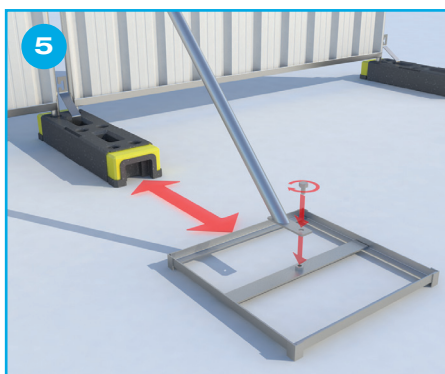

RIDGEWAY

UK:-
103 Airport Road West
Belfast
BT3 9ED
Tel: +44 (0) 28 9045 4599

Ireland:-
Units 1&2 Greene Park
Ratoath Road
Ashbourne
Co. Meath
A84 XD98
Tel: +353 (01) 802 7173

Email: info@ridgeway-online.com

web: www.ridgeway-online.com