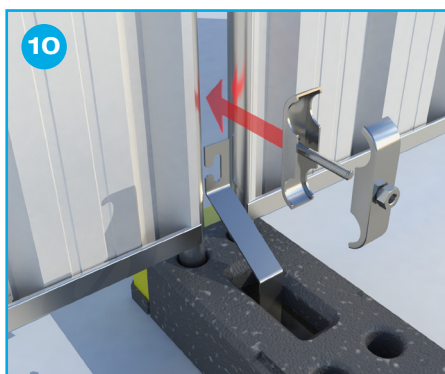

RIDGEWAY

UK:-
103 Airport Road West
Belfast
BT3 9ED
Tel: +44 (0) 28 9045 4599

Ireland:-
Units 1&2 Greene Park
Ratoath Road
Ashbourne
Co. Meath
A84 XD98
Tel: +353 (01) 802 7173

Email: info@ridgeway-online.com

web: www.ridgeway-online.com