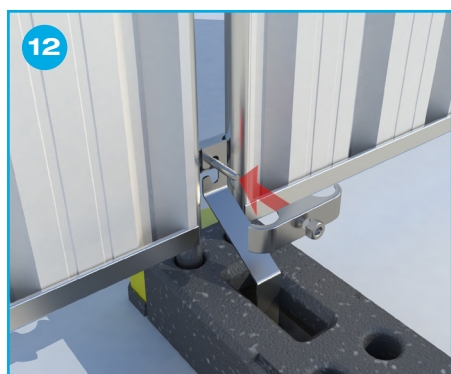

RIDGEWAY

UK:-
103 Airport Road West
Belfast
BT3 9ED
Tel: +44 (0) 28 9045 4599

Ireland:-
Units 1&2 Greene Park
Ratoath Road
Ashbourne
Co. Meath
A84 XD98
Tel: +353 (01) 802 7173

Email: info@ridgeway-online.com

web: www.ridgeway-online.com