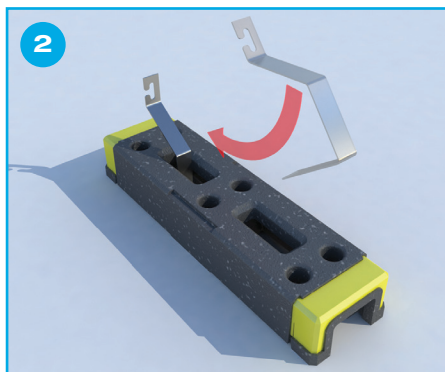

RIDGEWAY

UK:-
103 Airport Road West
Belfast
BT3 9ED
Tel: +44 (0) 28 9045 4599

Ireland:-
Units 1&2 Greene Park
Ratoath Road
Ashbourne
Co. Meath
A84 XD98
Tel: +353 (01) 802 7173

Email: info@ridgeway-online.com

web: www.ridgeway-online.com